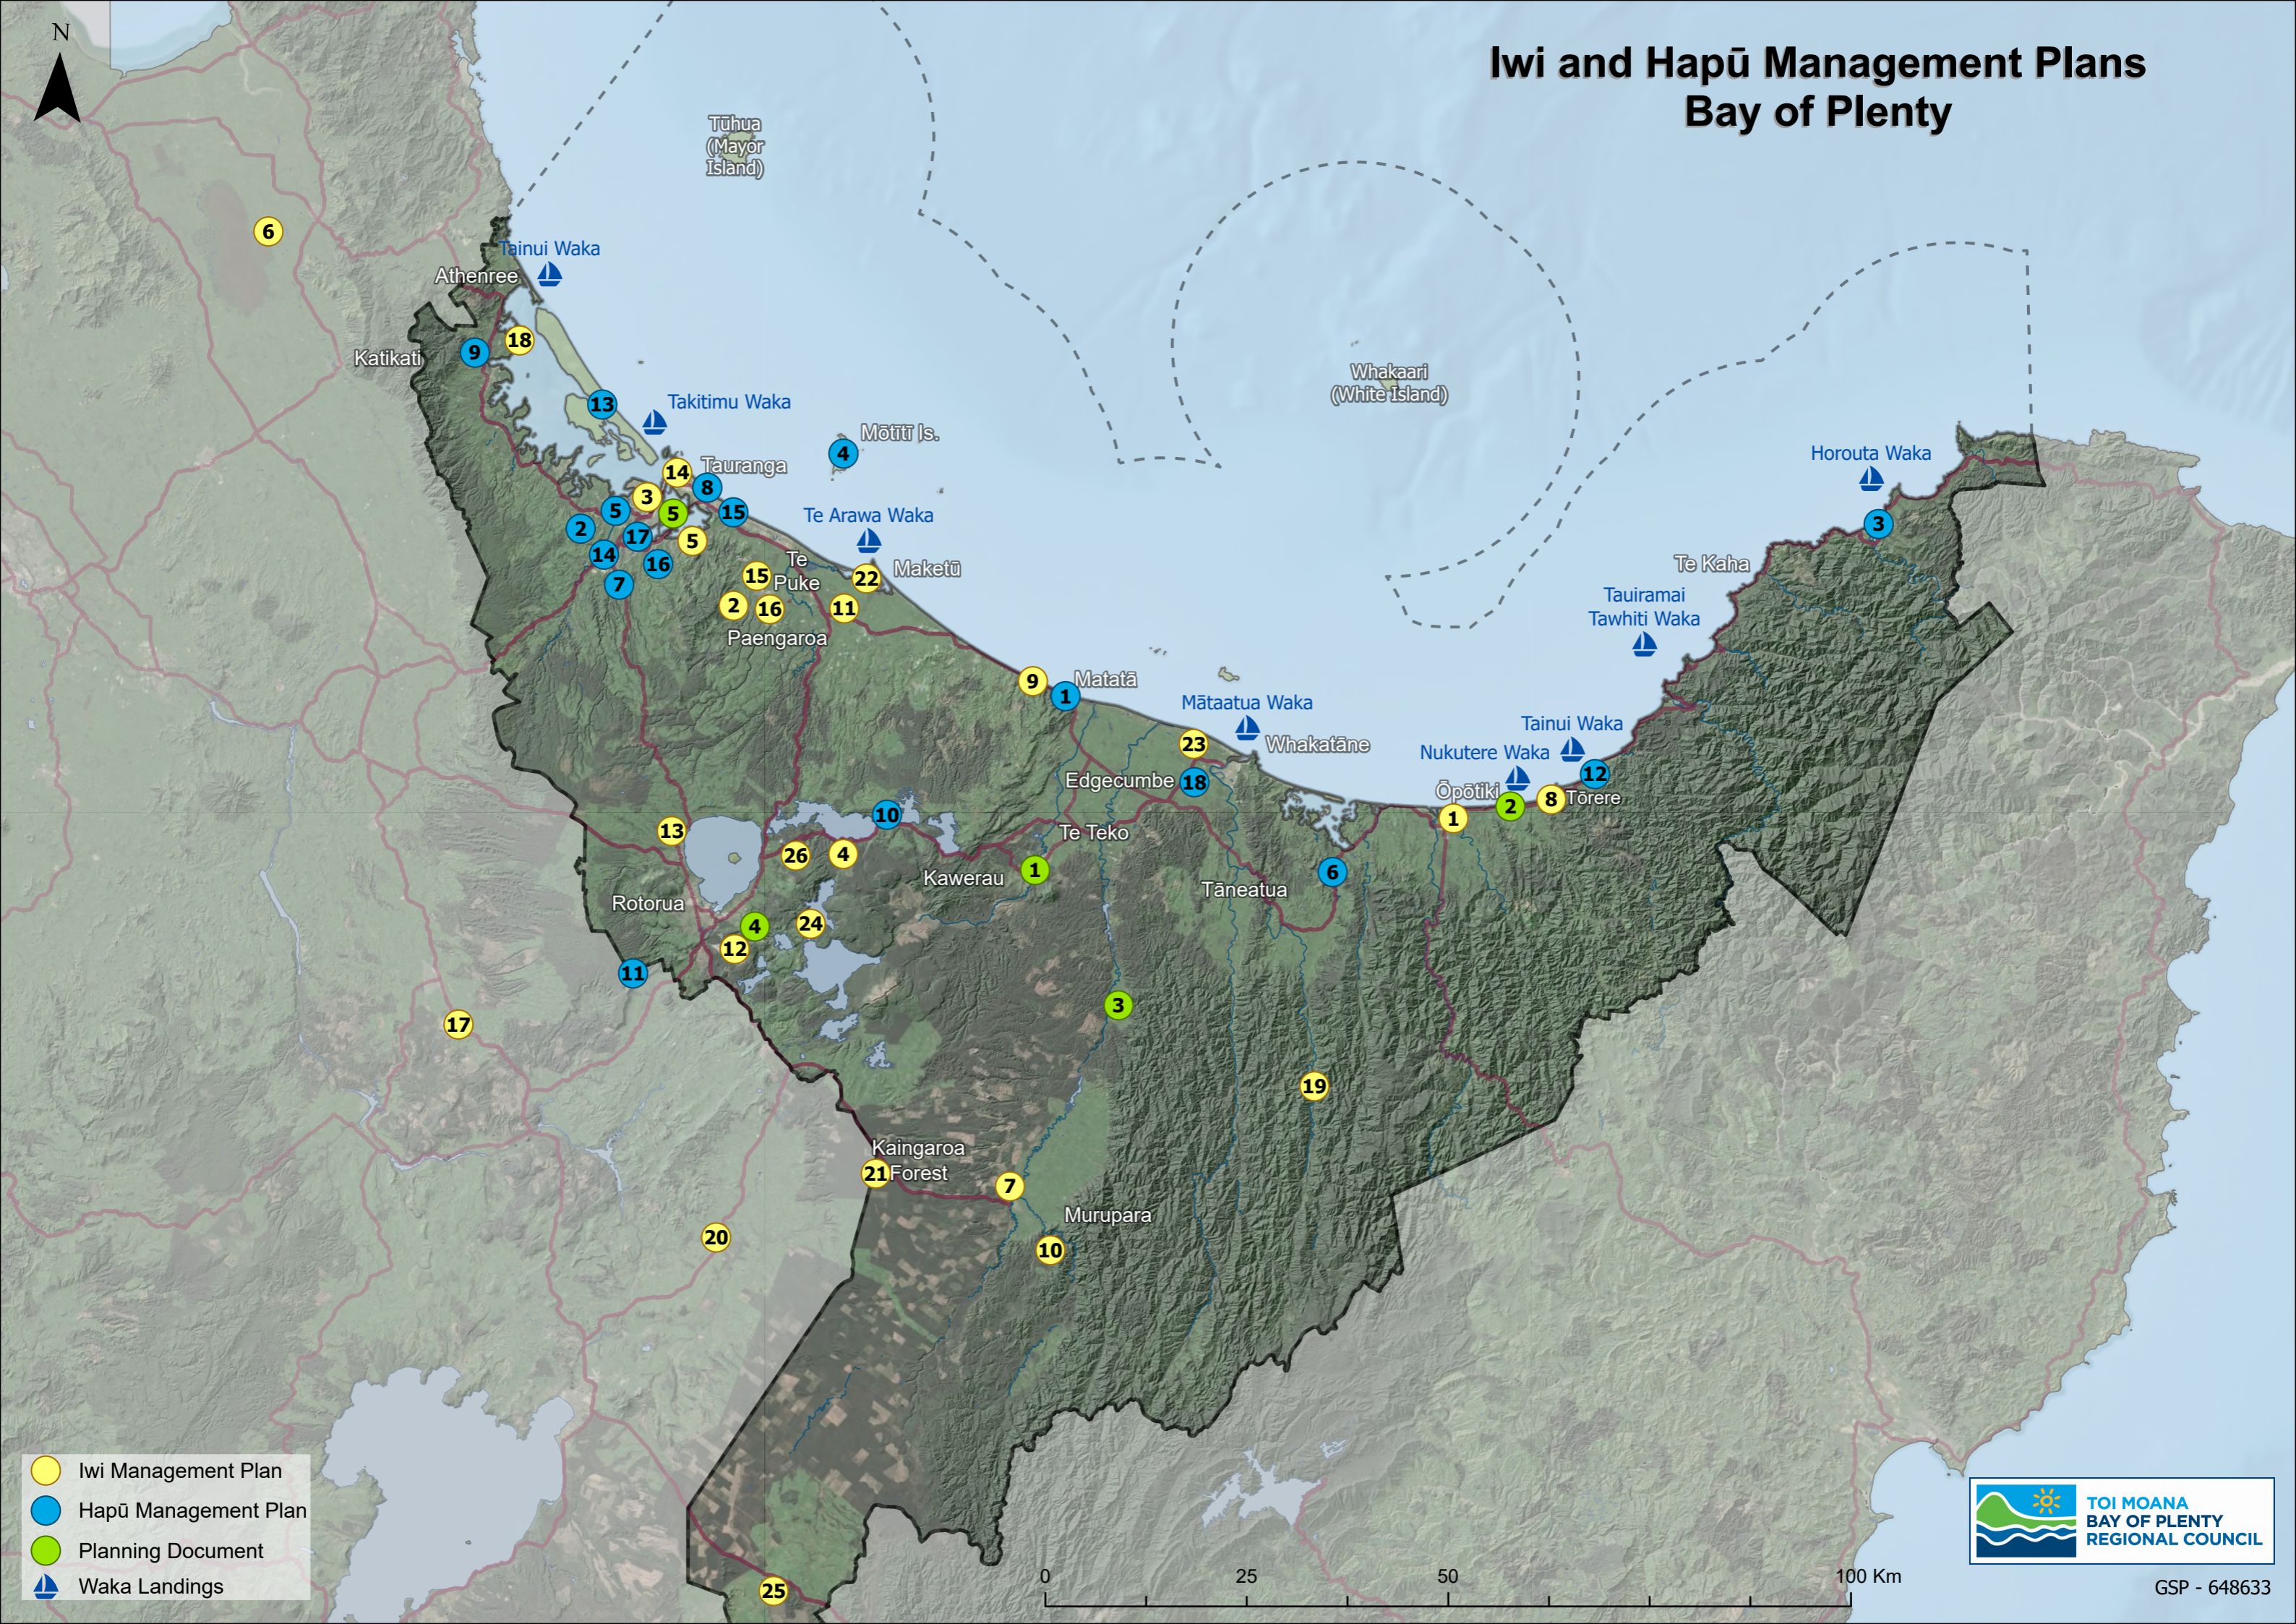

# Iwi and Hapū Management Plans Bay of Plenty

- Iwi Management Plan
- Hapū Management Plan
- Planning Document
- ▲ Waka Landings

0 25 50 100 Km